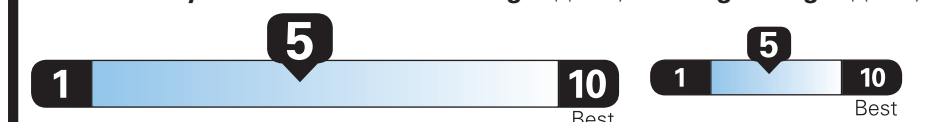

Fuel Economy & Greenhouse Gas Rating (tailpipe only) Smog Rating (tailpipe only)

This vehicle emits 369 grams CO₂ per mile. The best emits 0 grams per mile (tailpipe only). Producing and distributing fuel also create emissions; learn more at fueleconomy.gov.

Actual results will vary for many reasons, including driving conditions and how you drive and maintain your vehicle. The average new vehicle gets 27 MPG and costs $6,500 to fuel over 5 years. Cost estimates are based on 15,000 miles per year at $2.35 per gallon. MPGe is miles per gasoline gallon equivalent. Vehicle emissions are a significant cause of climate change and smog.

fueleconomy.gov

Calculate personalized estimates and compare vehicles

Smartphone QR Code™

GOVERNMENT 5-STAR SAFETY RATINGS

Overall Vehicle Score ★★★★★

Based on the combined ratings of frontal, side and rollover. Should ONLY be compared to other vehicles of similar size and weight.

Frontal Crash Driver Passenger ★★★★★

Based on the risk of injury in a frontal impact. Should ONLY be compared to other vehicles of similar size and weight.

Side Crash Front seat Rear seat ★★★★★

Based on the risk of injury in a side impact.

Rollover ★★★★★

Based on the risk of rollover in a single-vehicle crash.

Star ratings range from 1 to 5 stars (★★★★★), with 5 being the highest.

Source: National Highway Traffic Safety Administration (NHTSA).

www.safercar.gov or 1-888-327-4236

5LMCJ2D97NUL05079

THE LINCOLN WAY™ APP

Your Dashboard of Services & Features

1. Download the Lincoln Way app* and you can:
2. Remotely start, lock and unlock your vehicle
   - Locate your vehicle and check approximate fuel range
   - Receive vehicle health alerts

The Lincoln Connect™ modem is active and sending vehicle data (e.g., diagnostics) to Lincoln. See in-vehicle Settings for connectivity options.

Lincoln Protect™

Insist on Lincoln Protect! The only extended service plan fully backed by Lincoln and honored at every Lincoln dealership in the U.S., Canada and Mexico. See your Lincoln dealer or visit www.LincolnOwner.com

WARNING: Operating, servicing and maintaining a passenger vehicle, pickup truck, van, or off-road vehicle can expose you to chemicals including engine exhaust, carbon monoxide, phthalates, and lead, which are known to the State of California to cause cancer and birth defects or other reproductive harm. To minimize exposure, avoid breathing exhaust, do not idle the engine except as necessary, service your vehicle in a well-ventilated area and wear gloves or wash your hands frequently when servicing your vehicle. For more information go to www.P65Warnings.ca.gov/passenger-vehicle.

SCAN OR TEXT 5LMCJ2D97NUL05079 TO 59173

Msg & Data rates may apply. Text HELP for help

www.lincoln.com/help/privacy-terms/

RAMP ONE	
CV15	
RAMP TWO	
CONVOY	
ITEM #:	63-S103 O/T 2

TOTAL MSRP $48,165.00

LINCOLN AUTOMOTIVE FINANCIAL SERVICES

Whether you decide to lease or finance your vehicle, you'll find the choices that are right for you. See your Lincoln Dealer for details or visit www.lincolnafn.com.