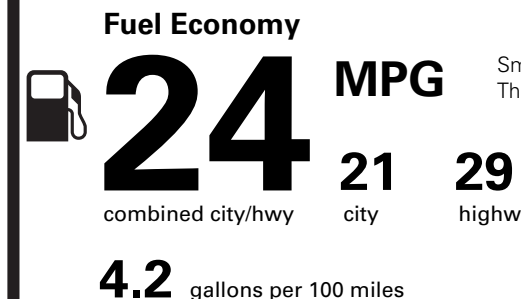

FUNCTIONAL

- 12.3" COLOR CLUSTR DISPLAY
- 8" LCD CNTR STK TOUCHSCRN
- BLIND SPOT INFORMATION SYS
- CABIN PARTICULATE AND ODOR FILTER
- CROSS-TRAFFIC ALERT
- INTELL ACCESS W/PUSH START
- LANE-KEEPING SYSTEM
- LINCOLN CONNECT™ - 4G MODEM WITH WIFI CAPABILITY
- LINCOLN DRIVE MODES
- REAR PARKING SENSORS
- REMOTE START
- SYNC3® W/ VOICE ACT NAV
- UNIVERSAL GARAGE DOOR OPEN

SAFETY/SECURITY

- ADVANCETRAC™ WITH RSC
- AIRBAGS - SIDE IMPACT / CURTAINS
- AIRBAGS-DRVR&PASS KNEE
- AIRBAGS-DUAL-STAGE FRONT
- AUTO HIGH BEAMS
- PASSIVE ANTI-THEFT SECURILOCK SYSTEM
- PRE-COLLISION ASSIST W/AEB
- SOS POST CRASH SYSTEM

WARRANTY

- 4YR/50K MILE WARRANTY
- 4YR/50K PICKUPDELIVERY SVC
- 6YR/70K MI POWERTRAIN WARR

INCLUDED ON THIS VEHICLE

(MSRP)

EQUIPMENT GROUP 200A

OPTIONAL EQUIPMENT/OTHER

2022 MODEL YEAR	
PRISTINE WHITE MET 3C	695.00
.225/55R19 99V A/S BSW TIRES	
ALL-WTHR FLR LNRS W/MATS	200.00
PANORAMIC VISTA RF W/PWR SHADE	1,700.00
17" MINI SPARE WHEEL W/TIRE	150.00
19" BRT MACH ALUM W/MAGNETIC ELEMENTS PACKAGE	1,100.00
.HEATED STEERING WHEEL	
.HEATED REAR SEATS	
.HEATED/VENTILATED D/P SEATS	
.WINDSHIELD WIPER DE-ICER	
.RAIN SENSING WIPERS	
FRONT LICENSE PLATE BRACKET	NO CHARGE

PRICE INFORMATION

BASE PRICE	$43,125.00
TOTAL OPTIONS/OTHER	3,845.00
TOTAL VEHICLE & OPTIONS/OTHER	46,970.00
DESTINATION & DELIVERY	1,195.00

EPA DOT Fuel Economy and Environment

Gasoline Vehicle

Small SUVs range from 16 to 125 MPG. The best vehicle rates 142 MPGe.

You spend
$750

more in fuel costs over 5 years compared to the average new vehicle.

Annual fuel cost
$1,450