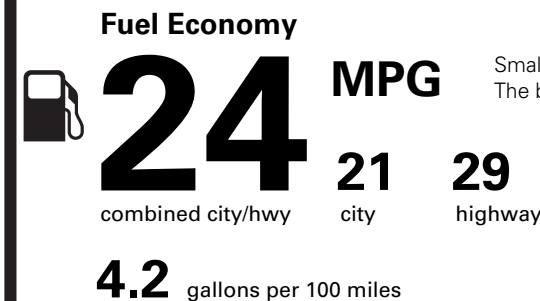

FUNCTIONAL

- 12.3" COLOR CLUSTR DISPLAY
- 8" LCD CNTR STK TOUCHSCRN
- BLIND SPOT INFORMATION SYS
- CABIN PARTICULATE AND ODOR FILTER
- CROSS-TRAFFIC ALERT
- INTELL ACCESS W/PUSH START
- LANE-KEEPING SYSTEM
- LINCOLN CONNECT™ - 4G MODEM WITH WIFI CAPABILITY
- LINCOLN DRIVE MODES
- REAR PARKING SENSORS
- REMOTE START
- SYNC3® W/ VOICE ACT NAV
- UNIVERSAL GARAGE DOOR OPEN

SAFETY/SECURITY

- ADVANCETRAC™ WITH RSC
- AIRBAGS - SIDE IMPACT / CURTAINS
- AIRBAGS-DRVR&PASS KNEE
- AIRBAGS-DUAL-STAGE FRONT
- AUTO HIGH BEAMS
- PASSIVE ANTI-THEFT SECURILOCK SYSTEM
- PRE-COLLISION ASSIST W/AEB
- SOS POST CRASH SYSTEM

WARRANTY

- 4YR/50K MILE WARRANTY
- 4YR/50K PICKUPDELIVERY SVC
- 6YR/70K MI POWERTRAIN WARR

INCLUDED ON THIS VEHICLE

(MSRP)

EQUIPMENT GROUP 200A

OPTIONAL EQUIPMENT/OTHER

.225/55R19 99V A/S BSW TIRES	200.00
ALL-WTHR FLR LNRS W/MATS	1,700.00
PANORAMIC VISTA RF W/PWR SHADE	150.00
17" MINI SPARE WHEEL W/TIRE	
19" BRT MACH ALUM W/MAGNETIC ELEMENTS PACKAGE	1,100.00
.HEATED STEERING WHEEL	
.HEATED REAR SEATS	
.HEATED/VENTILATED D/P SEATS	
.WINDSHIELD WIPER DE-ICER	
.RAIN SENSING WIPERS	
FRONT LICENSE PLATE BRACKET	NO CHARGE

PRICE INFORMATION

BASE PRICE	$43,710.00
TOTAL OPTIONS/OTHER	3,150.00
TOTAL VEHICLE & OPTIONS/OTHER	46,860.00
DESTINATION & DELIVERY	1,195.00

EPA DOT Fuel Economy and Environment

Gasoline Vehicle

Small SUVs range from 14 to 129 MPG. The best vehicle rates 142 MPGe.

You spend $750 more in fuel costs over 5 years compared to the average new vehicle.

Annual fuel cost $1,450