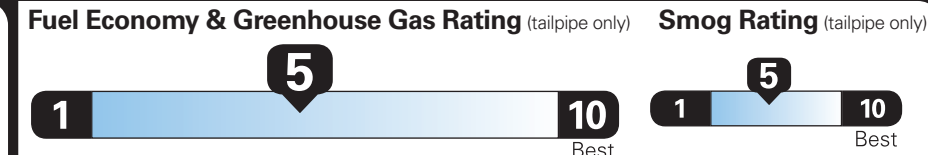

This vehicle emits 369 grams CO₂ per mile. The best emits 0 grams per mile (tailpipe only). Producing and distributing fuel also create emissions; learn more at fueleconomy.gov.

Actual results will vary for many reasons, including driving conditions and how you drive and maintain your vehicle. The average new vehicle gets 27 MPG and costs $6,500 to fuel over 5 years. Cost estimates are based on 15,000 miles per year at $2.35 per gallon. MPGe is miles per gasoline gallon equivalent. Vehicle emissions are a significant cause of climate change and smog.

fueleconomy.gov

Calculate personalized estimates and compare vehicles

GOVERNMENT 5-STAR SAFETY RATINGS

Overall Vehicle Score ★★★★★

Based on the combined ratings of frontal, side and rollover. Should ONLY be compared to other vehicles of similar size and weight.

Frontal Crash Driver Passenger ★★★★★

Based on the risk of injury in a frontal impact. Should ONLY be compared to other vehicles of similar size and weight.

Side Crash Front seat Rear seat ★★★★★

Based on the risk of injury in a side impact.

Rollover ★★★★★

Based on the risk of rollover in a single-vehicle crash.

Star ratings range from 1 to 5 stars (★★★★★), with 5 being the highest. Source: National Highway Traffic Safety Administration (NHTSA). www.safercar.gov or 1-888-327-4236

THE LINCOLN WAY™ APP
Your Dashboard of Services & Features

1. Download the Lincoln Way app* and you can:
2. Remotely start, lock and unlock your vehicle
   - Locate your vehicle and check approximate fuel range
   - Receive vehicle health alerts

The Lincoln Connect™ modem is active and sending vehicle data (e.g., diagnostics) to Lincoln. See in-vehicle Settings for connectivity options.

Lincoln Protect™

Insist on Lincoln Protect! The only extended service plan fully backed by Lincoln and honored at every Lincoln dealership in the U.S., Canada and Mexico. See your Lincoln dealer or visit www.LincolnOwner.com

WARNING: Operating, servicing and maintaining a passenger vehicle, pickup truck, van, or off-road vehicle can expose you to chemicals including engine exhaust, carbon monoxide, phthalates, and lead, which are known to the State of California to cause cancer and birth defects or other reproductive harm. To minimize exposure, avoid breathing exhaust, do not idle the engine except as necessary, service your vehicle in a well-ventilated area and wear gloves or wash your hands frequently when servicing your vehicle. For more information go to www.P65Warnings.ca.gov/passenger-vehicle.

SCAN OR TEXT 5LNUL24961 TO 59173

Msg & Data rates may apply. Text HELP for help

www.lincoln.com/help/privacy-terms/

RAMP ONE	CV15
RAMP TWO	CONVOY
ITEM #:	63-Z604 O/T 2

TOTAL MSRP $48,055.00

LINCOLN AUTOMOTIVE FINANCIAL SERVICES

Whether you decide to lease or finance your vehicle, you'll find the choices that are right for you. See your Lincoln Dealer for details or visit www.lincolnafs.com.